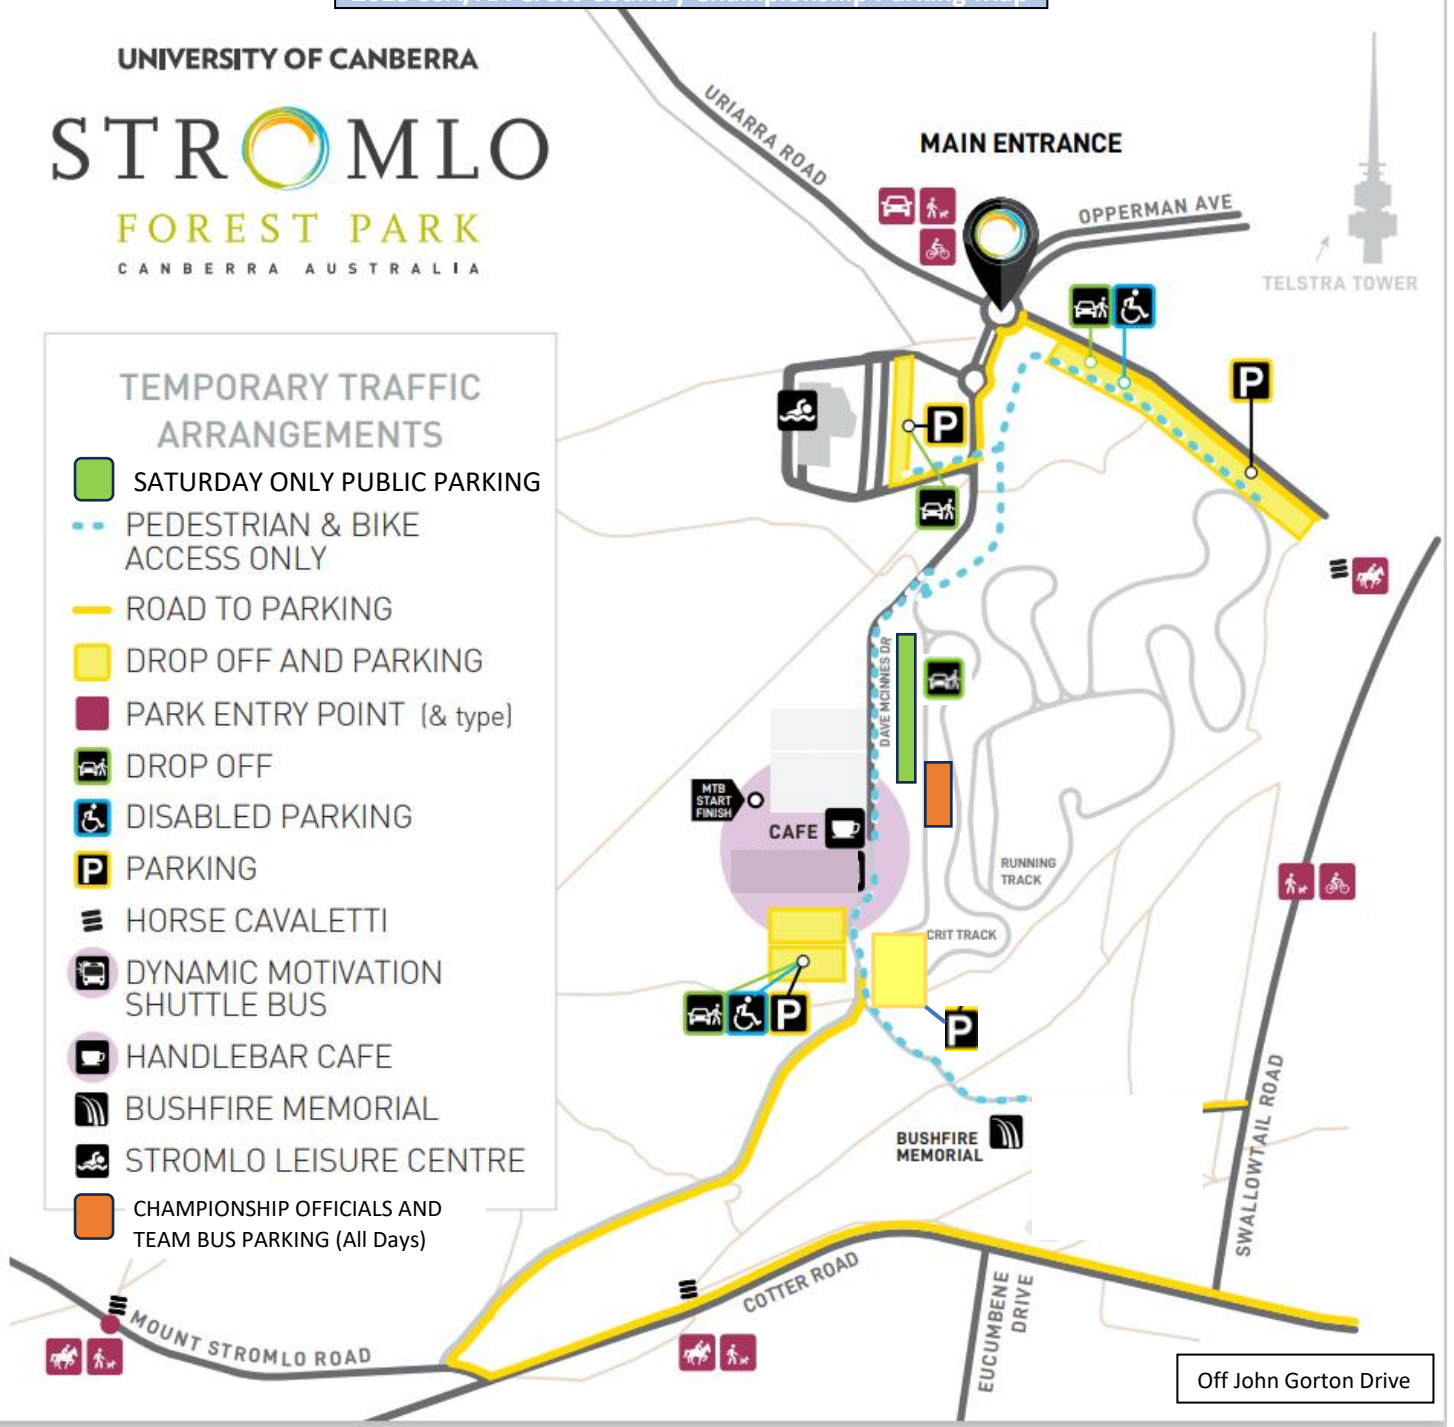

UNIVERSITY OF CANBERRA

STROMLO

FOREST PARK

CANBERRA AUSTRALIA

- ### TEMPORARY TRAFFIC ARRANGEMENTS
- SATURDAY ONLY PUBLIC PARKING
 - PEDESTRIAN & BIKE ACCESS ONLY
 - ROAD TO PARKING
 - DROP OFF AND PARKING
 - PARK ENTRY POINT (& type)
 - DROP OFF
 - DISABLED PARKING
 - PARKING
 - HORSE CAVALETTI
 - DYNAMIC MOTIVATION SHUTTLE BUS
 - HANDLEBAR CAFE
 - BUSHFIRE MEMORIAL
 - STROMLO LEISURE CENTRE
 - CHAMPIONSHIP OFFICIALS AND TEAM BUS PARKING (All Days)

Off John Gorton Drive